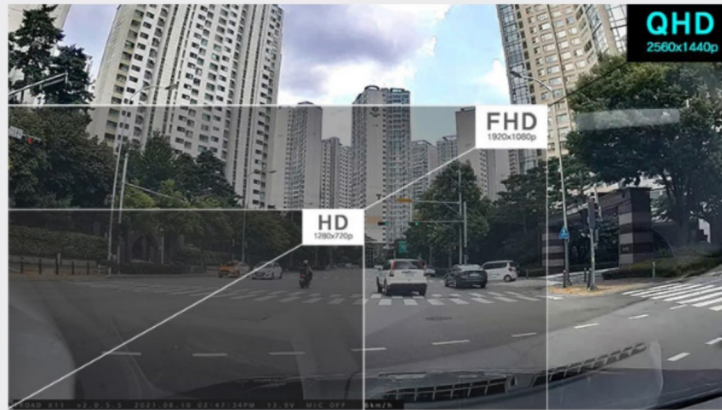

IROAD™

IROAD X30

High performance, QHD, 2ch & 3ch Dash Camera

- 2CH Front (QHD @ 30fps) + External Rear (FHD @ 30fps)
- 3CH Front (QHD @ 30fps) + Internal IR (FHD @ 30fps) + External Rear (FHD @ 30fps)
- Front: QHD SONY Starvis IMX335 Sensor
- External Camera IP69K rated & supplied with 20m cable
- Real HDR (High Dynamic Range)
- 155° Wide angle (front), 140° Wide angle (IR and External)
- X-VISION: Intelligent Night Vision
- ICLOUD
- Mobile App (iOS & Android) / Wi-Fi Function: Live View, Playback, Settings, and Update
- Format Free & Memory Automatic Recovery System
- ADAS (Advanced Driver Assistance Systems) - LDWS, FCWS, FVDW
- SafeGuard: Battery Discharge, High Temperature
- Built-in GPS
- Parking Recording (Motion Detect, Impact Recording, Time Lapse)

QHD 5MP RESOLUTION

The QHD X30 comes with the latest 5-Megapixel resolution image sensor, capturing Quad high definition video. The front and rear Sony Starvis image sensors ensure the best image quality under any light.